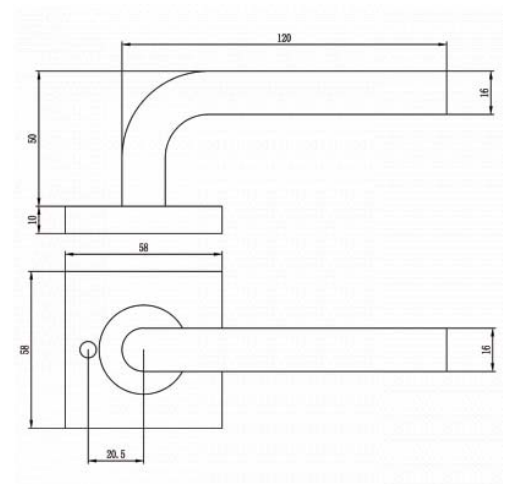

NOTES

Product code identifies SSS finish

FINISHES

Satin Rose Gold (SRG)

Satin Graphite (SGR)

Satin Black (SBL)

Satin Antique Bronze (SABZ)

Satin Antique Brass (SAB)

Satin Stainless Steel (SSS)

Polished Stainless Steel (PSS)

CERTIFICATIONS